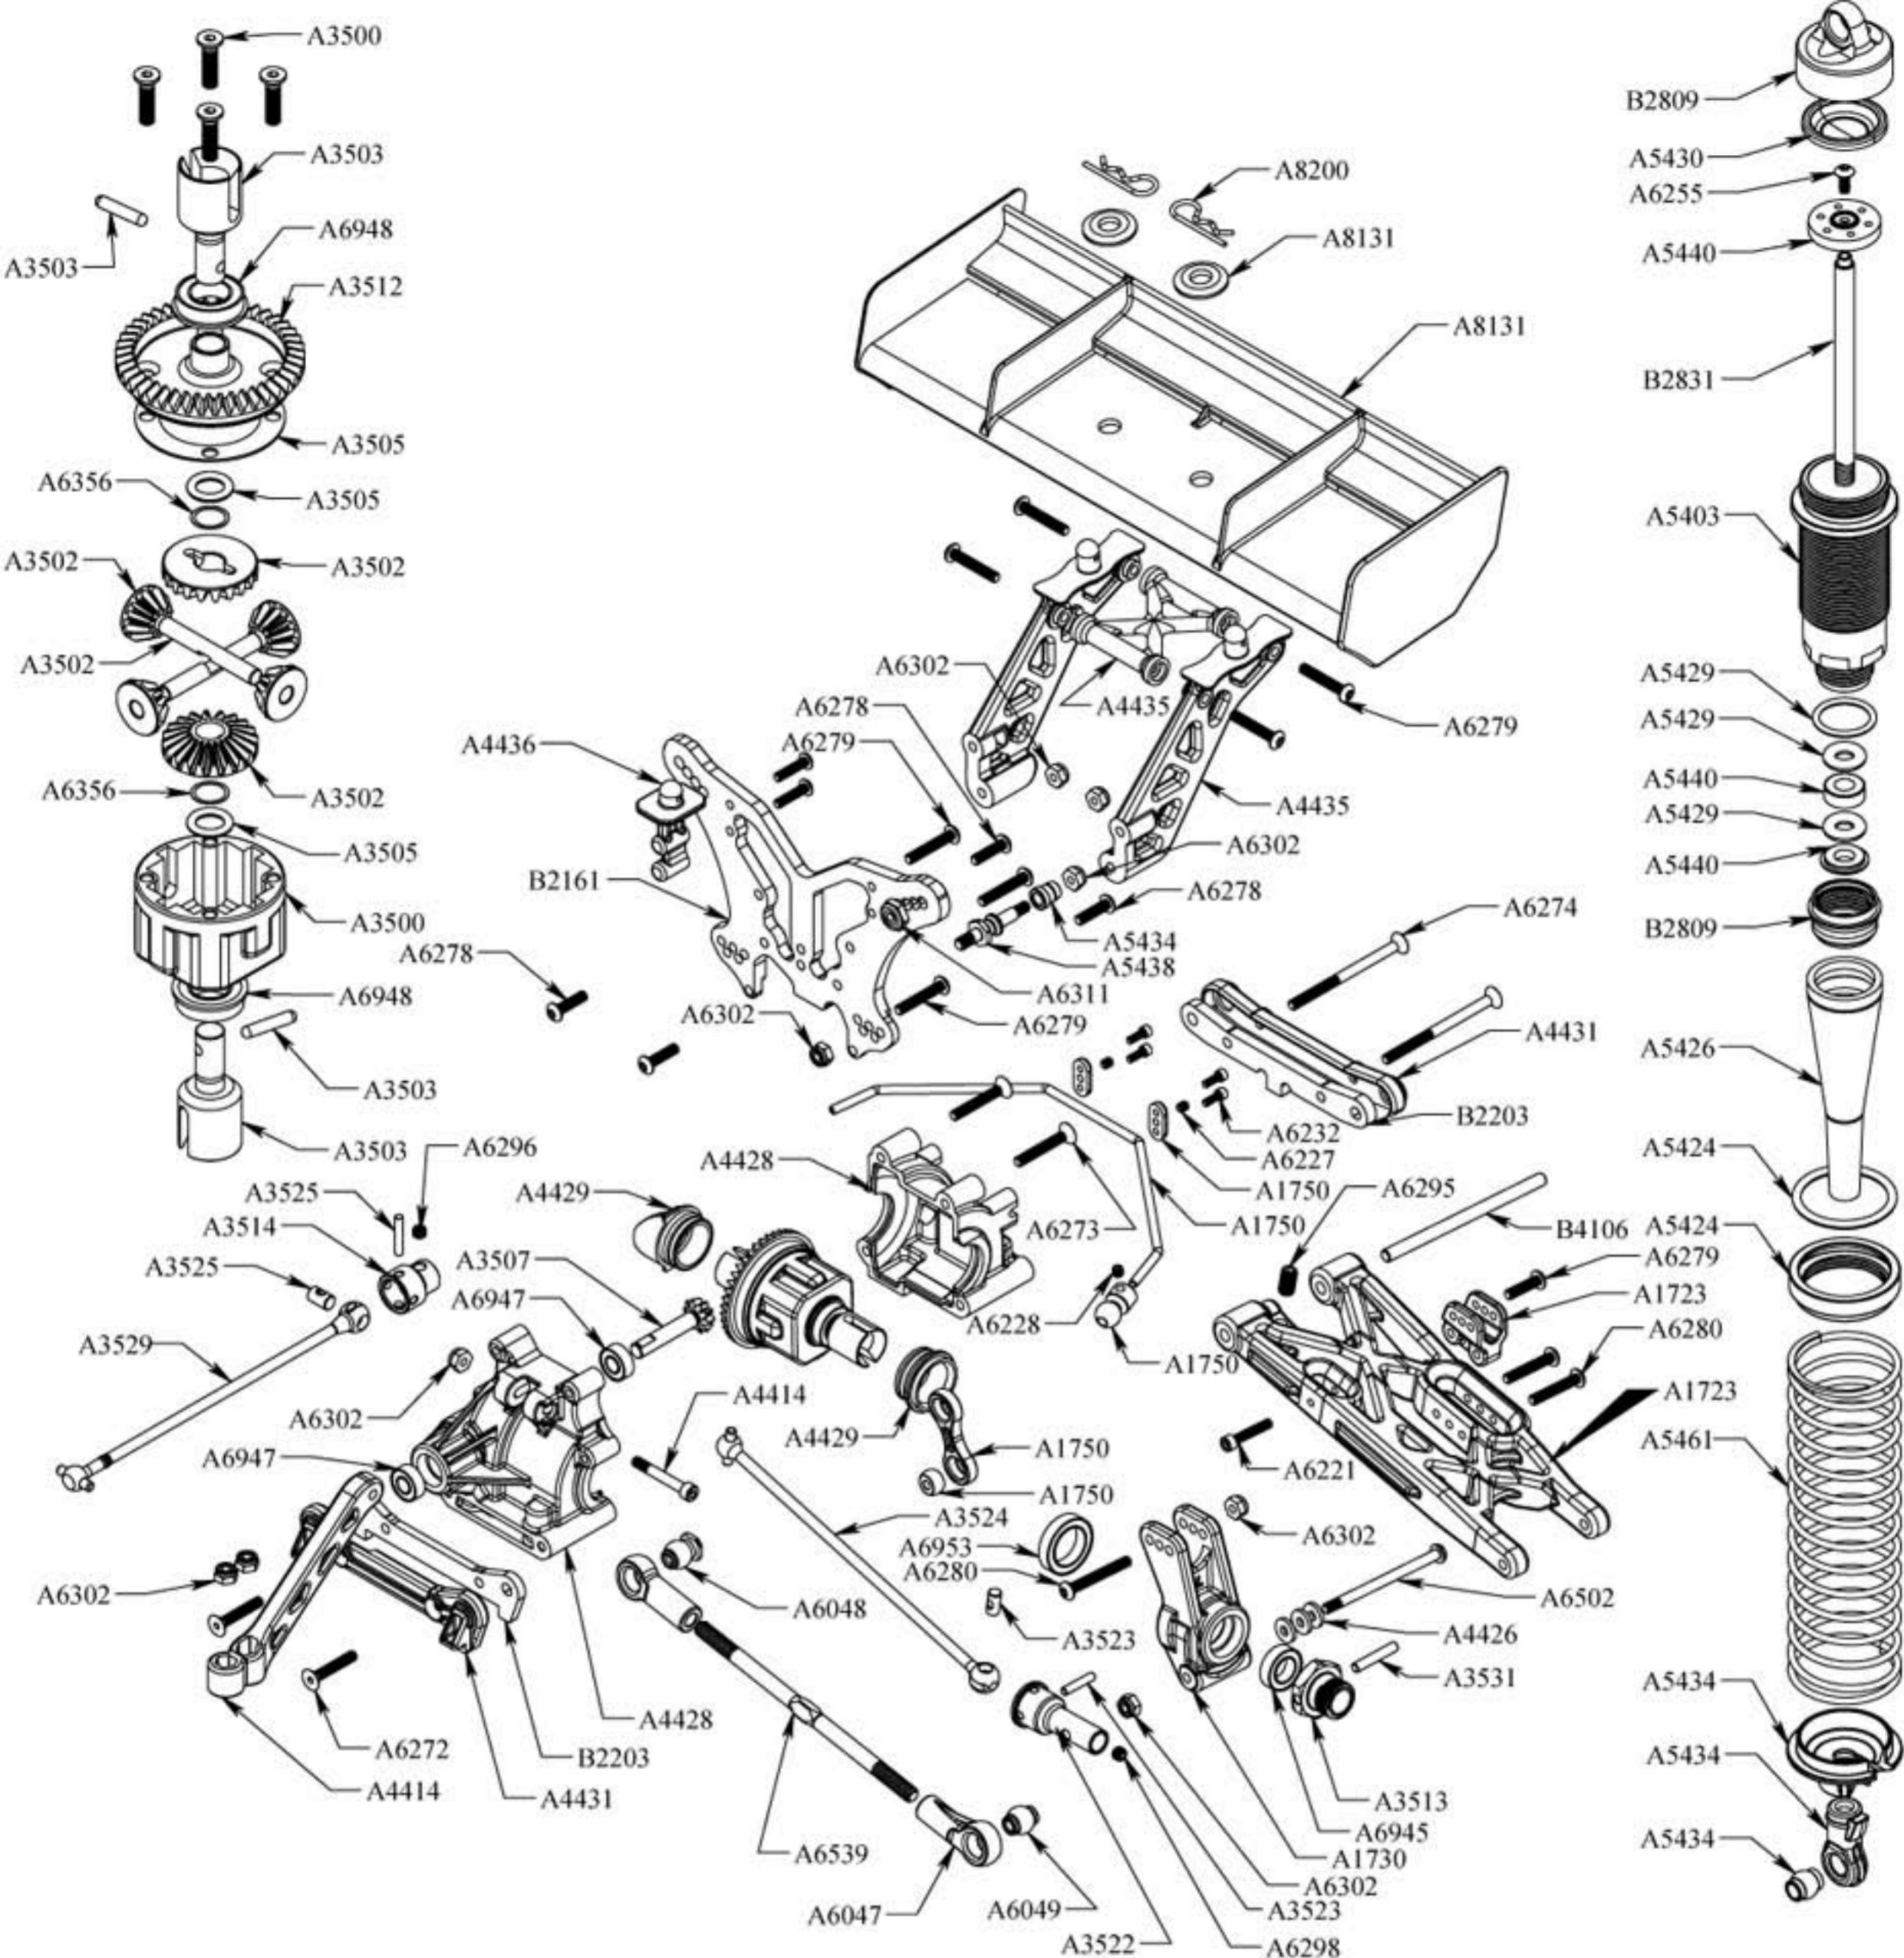

LOSA9114	Clutch Springs - Gold (.040" 25 Deg).....	$5.00	LOSB2809	Plastic Shock Cap Set (2)	$5.00
LOSA9115	Clutch Springs - Silver (.040" 30 Deg).....	$5.00	LOSB2810	Front Shock Shafts (2).....	$8.00
LOSA9116	Clutch Bell 13T	$18.99	LOSB2831	Rear Shock Shafts (2).....	$8.00
LOSA9150	Air Filter Set.....	$10.00	LOSB3327	Clutch Shoe Set, Alum (2); 8RTR.....	$14.99
LOSA9151	Air Filter Foams Pre-oiled 4 ea	$8.00	LOSB3506	Wheels Hex Set, Blue.....	$19.99
LOSA9159	Fuel Tank (8T).....	$15.99	LOSB3513	20mm Wheel Hex Nuts, BL	$4.00
LOSA9161	Fuel Tank Cap, Spring & Seal.....	$4.00	LOSB4106	Hinge Pin Set.....	$11.99
LOSA9165	Tuned Pipe Mount & Hardware	$4.00	LOSB5032	Motor Mount Set	$14.99
LOSA9166	Throttle/Brake Link Set.....	$14.99	LOSB5054	Exhaust Pipe Seals & Springs	$6.00
LOSA9167	Servo Arm Inserts.....	$3.00	LOSB5063	Exhaust Manifold, 180Deg.....	$20.00
LOSA9313	Fuel Tank Mounting Set.....	$3.00	LOSB5064	Tuned Pipe.....	$39.99
LOSA9316	Fuel Line Clips	$2.50	LOSB5109	Spin Start Hex Drive Rod.....	$5.50
LOSB2160	Front Shock Tower	$10.99	LOSB8031	8IGHT-T RTR Body, Painted w/Sticker.....	$49.99
LOSB2161	Rear Shock Tower	$13.99			
LOSB2203	Hinge Pin Brace Set	$11.99