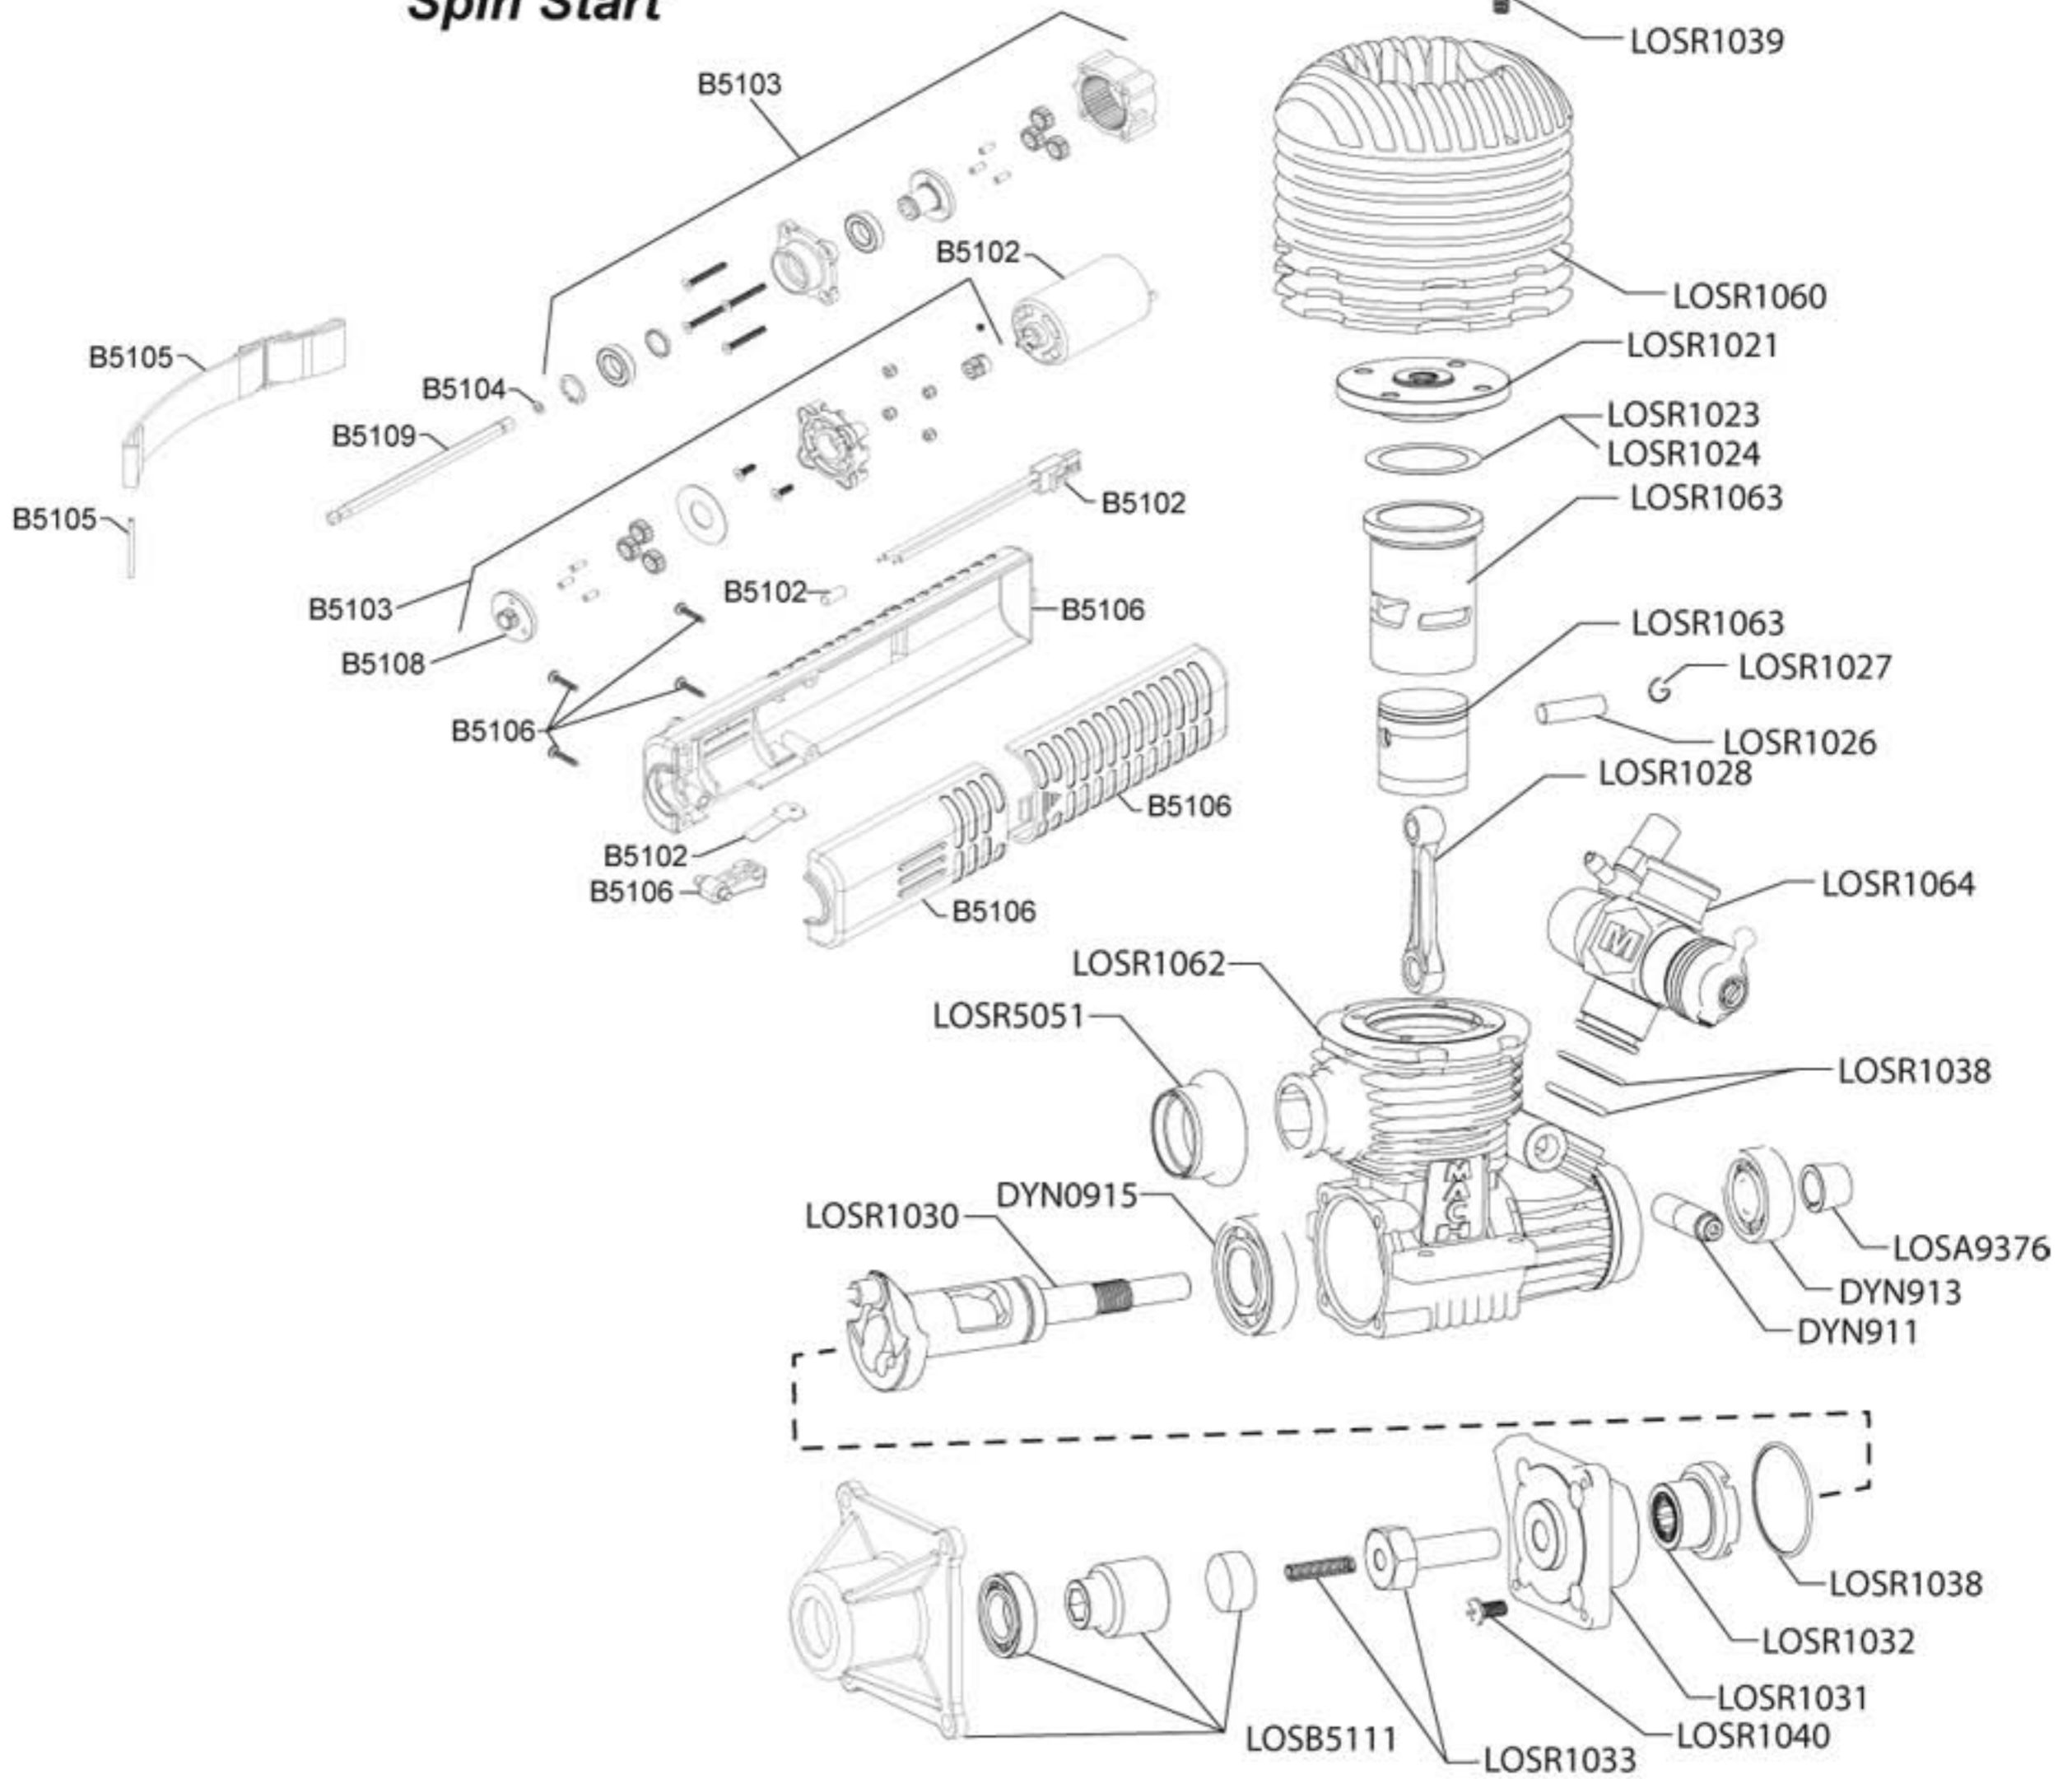

Spin Start

Engine Components

LOSA9376	Flywheel Collet w/Shims:	$3.00	LOSR1062	Crankcase: TL427	$71.99
LOSB5051	Exhaust Header Seals & Springs:.....	$6.00	LOSR1063	Piston/Sleeve: TL427	$49.99
LOSB5111	Spin Start Backplate:.....	$6.00	LOSR1064	Slide Valve Carb, 8.5mm: TL427.....	$46.99
LOSR1002	TL427 Engine w/ "Spin-Start" Backplate.....	$209.98	DYN0911	Carb Ret Post Set.....	$5.99
LOSR1021	Head Button: M26SS	$9.00	DYN0913	Front Bearing	$9.49
LOSR1023	Head Shims, .1mm (2): M26SS	$2.00	DYN0915	Rear Bearing.....	$19.99
LOSR1024	Head Shims, .2mm (2): M26SS	$2.00	Spin Start		
LOSR1026	Wrist Pin: M26SS.....	$4.00	LOSB5100	Spin-Start Hand Held Starter.....	$49.99
LOSR1027	Wrist Pin Clips (2): M26SS.....	$2.00	LOSB5102	Spin-Start Motor & Battery Leads	$16.99
LOSR1028	Connecting Rod: M26SS.....	$35.99	LOSB5103	Spin-Start Mechanics	$22.99
LOSR1030	Crankshaft (w/PS)SC: M26SS	$59.99	LOSB5105	Spin-Start Hand Strap & Pin	$5.00
LOSR1031	Backplate: PS: M26SS	$6.00	LOSB5106	Spin-Start Case & Switch Set.....	$8.00
LOSR1032	PS One-Way Bearing: M26SS	$14.00	LOSB5109	Spin-Start Hex Drive Rod (long).....	$5.00
LOSR1033	PS Shaft: M26SS.....	$2.50	LOSB5111	Spin-Start .21-.26 Backplate	$6.00
LOSR1038	O-Ring Set: M26SS.....	$7.00	Radio Gear		
LOSR1039	Head Screw (4): M26SS.....	$2.00	SPM1200	SR 3000 DSM 3-Channel Receiver: Surface	$109.99
LOSR1040	PS Screw Set: M26SS	$3.00	SPM20200	DX2.0 DSM Transmitter w/servos.....	$249.99
LOSR1060	Cylinder Head, Grey: TL427.....	$49.99	SPM3601	Z270 Standard Race Servo	$24.99
			JRPSZ650	Z650M High Torque.....	$69.99