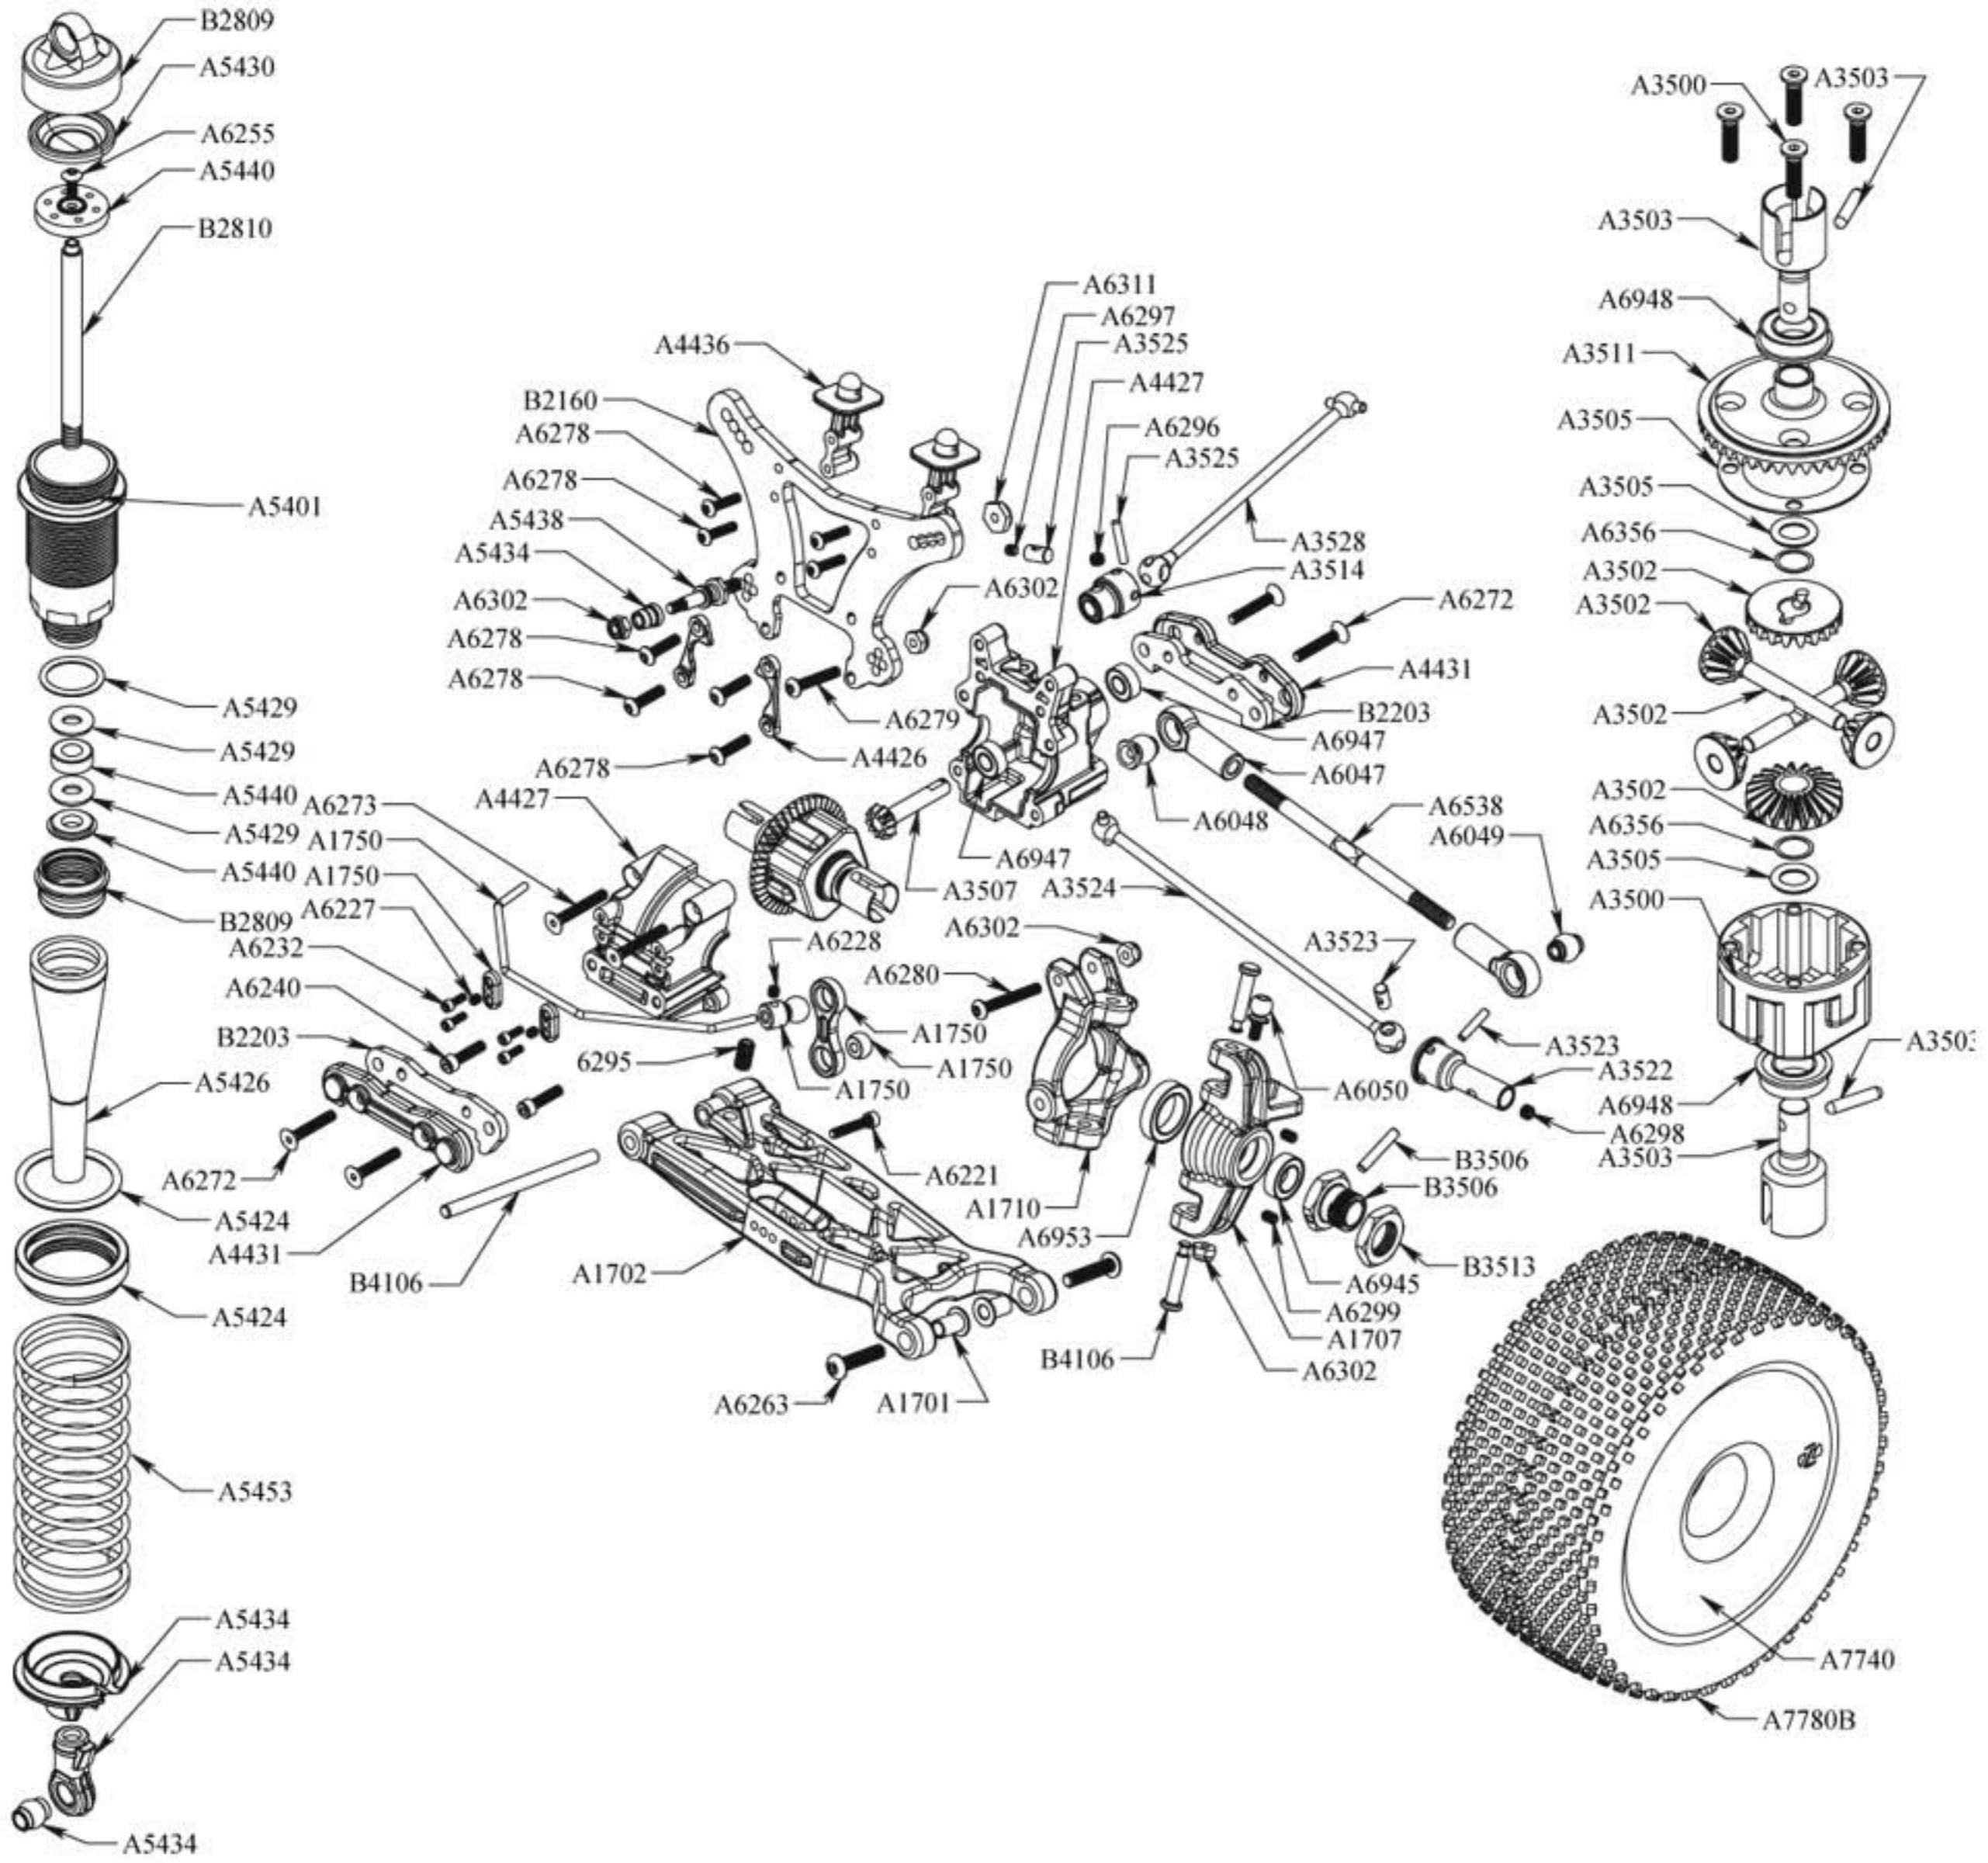

LOSA6297	5-40 x 1/8" Flat Point Set Screws (8)	\$2.50
LOSA6298	8-32 x 1/8" Cup Point Set Screws (8)	\$2.50
LOSA6299	5-40 x 1/8" Cup Point Set Screws (8)	\$2.50
LOSA6302	5-40 Lock Nuts - Steel	\$1.25
LOSA6306	4-40 Aluminum Mini Nuts (10)	\$3.50
LOSA6311	8-32 Steel Lock Nuts (10)	\$2.00
LOSA6350	#4 and 1/8" Hardened Washers	\$2.50
LOSA6351	#8 Countersink Washers (8)	\$4.00
LOSA6502	Hinge Pin Studs (2)	\$4.50
LOSA6537	Turnbuckles 3mm x 45mm w/ends	\$6.00
LOSA6538	Turnbuckles 5mm x 92mm w/ends	\$8.00
LOSA6539	Turnbuckles 5mm x 100mm w/ends	\$8.00
LOSA6543	Turnbuckles 4mm x 98mm w/ends	\$8.00
LOSA6945	8x14x4 Rubber Sealed BB	\$11.99
LOSA6946	6x10x3 Rubber Sealed BB	\$11.99